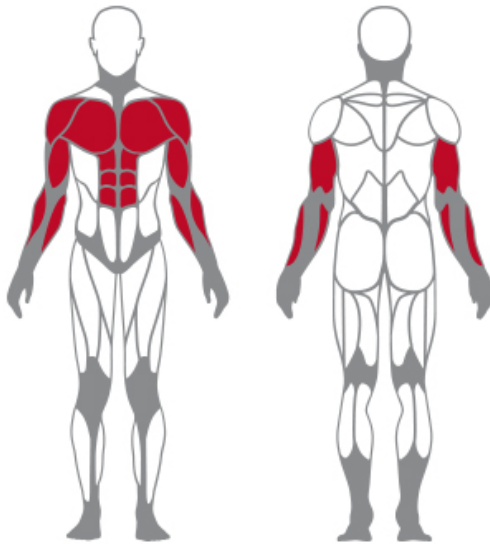

POWER SMITH MACHINE DUAL SYSTEM /

1HP121

Features

- ADDITIONAL DISK HOLDERS
- ILLUSTRATIVE CHART WITH QR CODE LINKED TO TECHNICAL VIDEO

Technical Info

- DUAL WORKOUT POSITION: HORIZONTAL BENCH PRESS, DECLINED BENCH PRESS
- GAS ASSISTED INCLINATION ADJUSTMENT
- TRACK WITH HORIZONTAL ADJUSTMENT
- RETRACTABLE ERGONOMIC ROLLS
- DOCKS FOR ELASTICS

MUSCLES

TECHNICAL SPECIFICATIONS

Width	170 cm
Length	195 cm
Height	150 cm
Weight	250 Kg
Max. Weight	200 Kg (each side)

PANATTA srl

Via Madonna della Fonte 3/c - 62021 Apiro (MC) Italy
T. +39 0733 611824 - F. +39 0733 611777
www.panattasport.com - info@panattasport.com